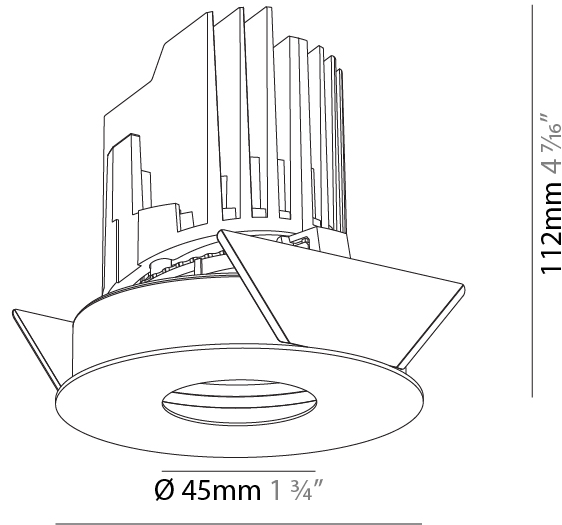

GENERAL

Series: Bioniq
Subseries: Bioniq Round Pinhole
Brand: Prolight
Division: Architectural
Mounting Type: Recessed
Mounting Location: Ceiling
Subcategory: Downlight

PHYSICAL

Shape: Round
Diameter (mm): 107
Diameter (in): 4 ³/₁₆
Height (mm): 112
Height (in): 4 ⁷/₁₆
Ceiling Thickness (mm): 10 / 12.5 / 15
Ceiling Thickness (in): 3/8 or 1/2 or 9/16
Min. Recessing Depth (mm): 130
Min. Recessing Depth (in): 5 ¹/₈
Light Distribution: Adjustable / Downlight
Weight (kg): 0.47
Weight (lbs): 1.04
Fixture Finish: SSR / BKV / CWI / CRY / HAB / UFT / ITA / RUA / FTG / MYG / LOD / PUS / FRO / FUP / KIA / POP / BLS / SPG / MEY / GOH / GUM / CHC / COM / ABZ / JAG / OBR / MOS / ROR
Fixture Material: Aluminum Die Cast
Cut-out Measurements: 98mm / 3 7/8"

ELECTRICAL

Lamp Type: LED (Zhaga Standard)
Input Wattage (W): 15.5
Total Output Wattage (W): 14
Driver Included: No
Driver Location: Recessed Housing
Constant Current (MA): 350

LED

Number of LEDs: 1
Color Temperature (°K): 2700 / 3000 / 3500 / 4000
Max. Delivered Lumen (lm): 930 / 960 / 1009 / 1030
Nominal Lumen (lm): 1386 / 1438 / 1511 / 1542
CRI: >90 CRI

OPTICAL

Reflector: 20 / 40 / 60
Adjustability: Rotational 355°; Tilt 30°

RATINGS AND CERTIFICATIONS

Certified By: Certified for North American Standards
IP rating: IP20

PROJECT
TYPE
SPECIFIER
QUANTITY
DATE